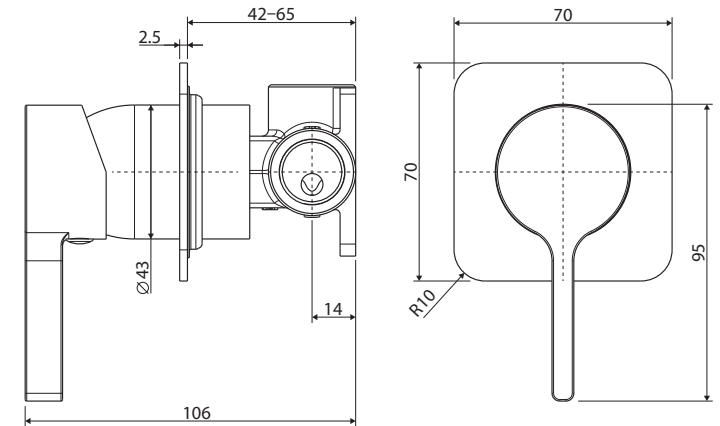

Sansa®
WALL MIXER
SQUARE PLATE

Features

- Soft rectangular handle design
- Designed for shower and bath
- Made from solid brass
- High quality European cartridge (35 mm)

Please note: This product may have a visible Fienza or Watermark logo.

While we aim to ensure specifications are correct at the time of publication, Fienza reserves the right to make modifications without prior notice. Physical colour may vary from image shown. All measurements are shown in millimetres. Always use physical product measurements for mark-ups and roughing-in as the technical drawing may differ from actual product received.